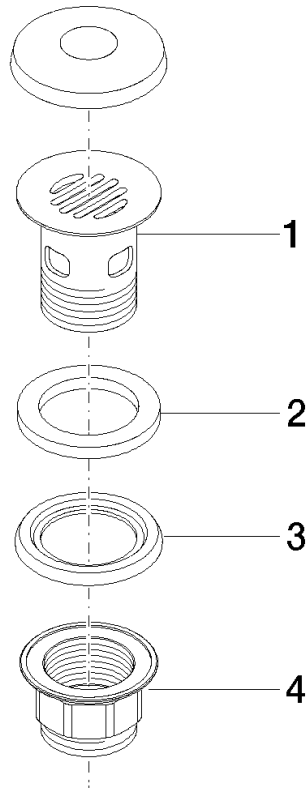

Grated waste 1 1/4" - Champagne (22kt Gold)

IMO

10 105 970

Only suitable for basins with an overflow.

Only suitable for basins with an overflow.

Fits: IMO, LULU, MADISON, MEM, TARA, CL.1, LISSÉ, VAIA, META, CYO

	Champagne (22kt Gold)	10 105 970-47
	Chrome	10 105 970-00
	Brushed Platinum	10 105 970-06
	Platinum	10 105 970-08
	Durabrand (23kt Gold)	10 105 970-09
	Dark Chrome	10 105 970-19
	Light Gold	10 105 970-26
	Brushed Light Gold	10 105 970-27
	Brushed Durabrand (23kt Gold)	10 105 970-28
	Matte Black	10 105 970-33
	Brushed Bronze	10 105 970-42
	Brushed Champagne (22kt Gold)	10 105 970-46
	Brushed Chrome	10 105 970-93
	Brushed Dark Platinum	10 105 970-99

Required miscellaneous

Washer NBR 70 39,0 x 29,0 x 2,0 mm - 09 14 05 016 90

Required miscellaneous

Pipe Ø 32 x 0,75 x 110 mm - Champagne (22kt Gold) 09 28 23 005-47

10 105 970

10 105 970

Spare parts list

No.	Item Number	Name	Quantity used	Delivery time
1	09 11 01 027-47	cup	1	30
2	09 14 05 039 90	seal	1	2
3	09 14 03 025 90	seal	1	2
4	09 23 10 020-47	nut	1	30