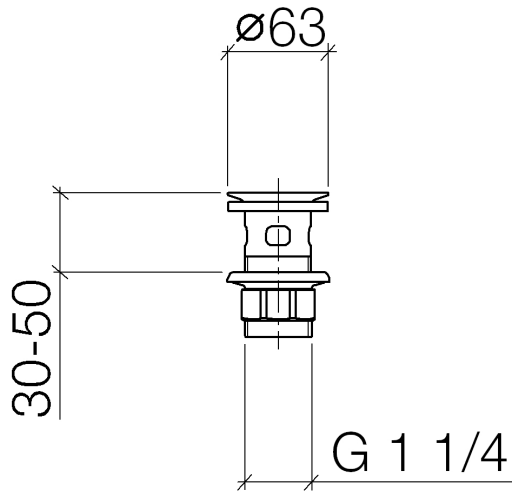

Required miscellaneous

Washer NBR 70 39,0 x 29,0 x 2,0 mm - 09 14 05 016 90

Required miscellaneous

Pipe Ø 32 x 0,75 x 110 mm - Champagne (22kt Gold) 09 28 23 005-47

10 105 970

10 105 970

Spare parts list

No.	Item Number	Name	Quantity used	Delivery time
1	09 11 01 027-47	cup	1	30
2	09 14 05 039 90	seal	1	2
3	09 14 03 025 90	seal	1	2
4	09 23 10 020-47	nut	1	30